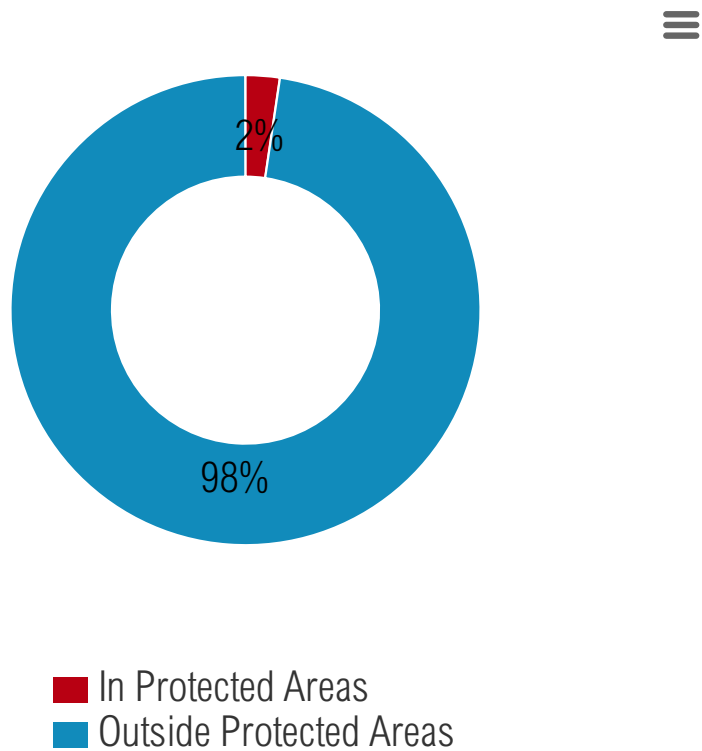

NAME	NUMBER OF FIRE ALERTS
PT. RESTORASI EKOSISTEM INDONESIA	2

Figure 6: FIRE ALERTS BY LAND USE AREA FOR SUMATRA, INDONESIA

Figure 7: FIRE ALERTS IN PROTECTED AREAS FOR SUMATRA, INDONESIA

Figure 8: PORTION OF FIRES OCCURRING ON PEATLAND FOR SUMATRA, INDONESIA AND PENINSULAR MALAYSIA

Figure 9: PORTION OF FIRES OCCURRING IN AN INDICATIVE MORATORIUM AREA FOR SUMATRA, INDONESIA AND PENINSULAR MALAYSIA

- In Indicative Moratorium Areas
- Not in Indicative Moratorium Areas