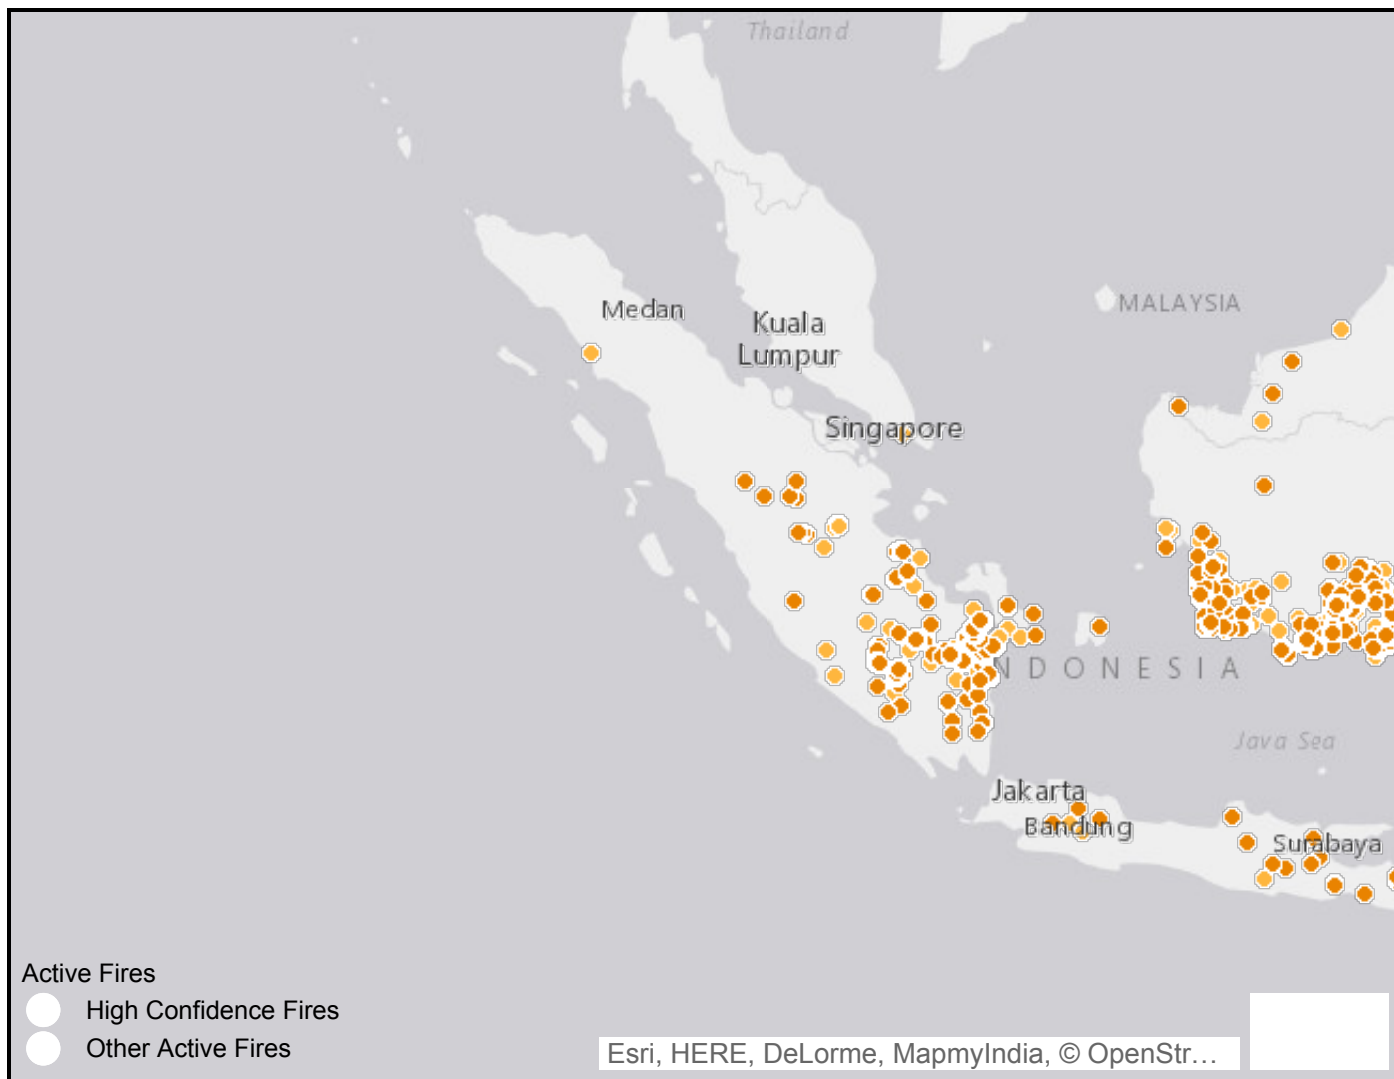

GFW-FIRES ANALYSES OVER THE LAST 7 DAYS

Figure 1: DISTRIBUTION OF FIRE ALERTS, SOUTHEAST ASIA

Figure 2a: DISTRICTS WITH THE GREATEST NUMBER OF FIRE ALERTS IN SUMATRA

Figure 2b: DISTRICTS WITH THE GREATEST NUMBER OF FIRE ALERTS IN SUMATRA

DISTRICT	PROVINCE	NUMBER OF FIRE ALERTS
Ogan Komering Ilir	Sumatera Selatan	322
Muara Enim	Sumatera Selatan	76
Tanjung Jabung Timur	Jambi	8
Tulang Bawang	Lampung	8
Lahat	Sumatera Selatan	7
Musi Rawas	Sumatera Selatan	7
Muaro Jambi	Jambi	4
Pelalawan	Riau	4
Musi Banyu Asin	Sumatera Selatan	4
Ogan Komering Ulu Selatan	Sumatera Selatan	4

Figure 3a: SUBDISTRICTS WITH THE GREATEST NUMBER OF FIRE ALERTS IN SUMATRA

Figure 3b: SUBDISTRICTS WITH THE GREATEST NUMBER OF FIRE ALERTS IN SUMATRA

SUBDISTRICT	DISTRICT	NUMBER OF FIRE ALERTS
TULUNG SELAPAN	OGAN KOMERING ILIR	259
RAMBANG DANGKU	MUARA ENIM	41
PAMPANGAN	OGAN KOMERING ILIR	31
CENGAL	OGAN KOMERING ILIR	25
LUBAI	MUARA ENIM	18
GELUMBANG	MUARA ENIM	11
MUARA SABAK TIMUR	TANJUNG JABUNG TIMUR	8
PEMATANG PANGGANG	OGAN KOMERING ILIR	7
MEGANG SAKTI	MUSI RAWAS	7
BANYUASIN III	BANYU ASIN	6