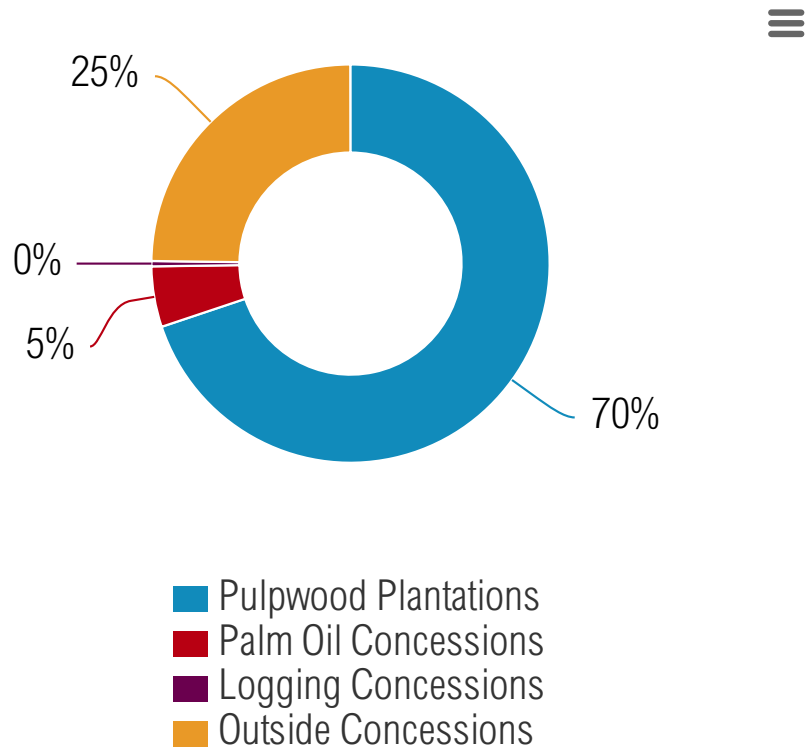

DISTRICT	PROVINCE	NUMBER OF FIRE ALERTS
Ogan Komering Ilir	Sumatera Selatan	322
Muara Enim	Sumatera Selatan	76
Tanjung Jabung Timur	Jambi	8
Tulang Bawang	Lampung	8
Lahat	Sumatera Selatan	7
Musi Rawas	Sumatera Selatan	7
Muaro Jambi	Jambi	4
Pelalawan	Riau	4
Musi Banyu Asin	Sumatera Selatan	4
Ogan Komering Ulu Selatan	Sumatera Selatan	4

NAME	NUMBER OF FIRE ALERTS
PT. RESTORASI EKOSISTEM INDONESIA	2

Figure 6: FIRE ALERTS BY LAND USE AREA FOR SUMATRA, INDONESIA

Figure 7: FIRE ALERTS IN PROTECTED AREAS FOR SUMATRA, INDONESIA

Figure 8: PORTION OF FIRES OCCURRING ON PEATLAND FOR SUMATRA, INDONESIA AND PENINSULAR MALAYSIA

Figure 9: PORTION OF FIRES OCCURRING IN AN INDICATIVE MORATORIUM AREA FOR SUMATRA, INDONESIA AND PENINSULAR MALAYSIA

- In Indicative Moratorium Areas
- Not in Indicative Moratorium Areas