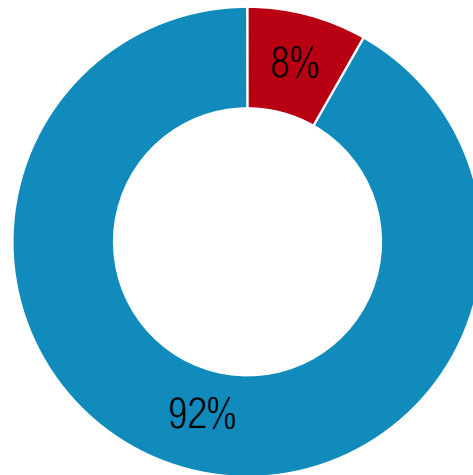

NAME	NUMBER OF FIRE ALERTS
PT. RESTORASI EKOSISTEM INDONESIA	2

Figure 6: FIRE ALERTS BY LAND USE AREA FOR SUMATRA, INDONESIA

Figure 7: FIRE ALERTS IN PROTECTED AREAS FOR SUMATRA, INDONESIA

Figure 8: PORTION OF FIRES OCCURRING ON PEATLAND FOR SUMATRA, INDONESIA AND PENINSULAR MALAYSIA

Figure 9: PORTION OF FIRES OCCURRING IN AN INDICATIVE MORATORIUM AREA FOR SUMATRA, INDONESIA AND PENINSULAR MALAYSIA

- In Indicative Moratorium Areas
- Not in Indicative Moratorium Areas