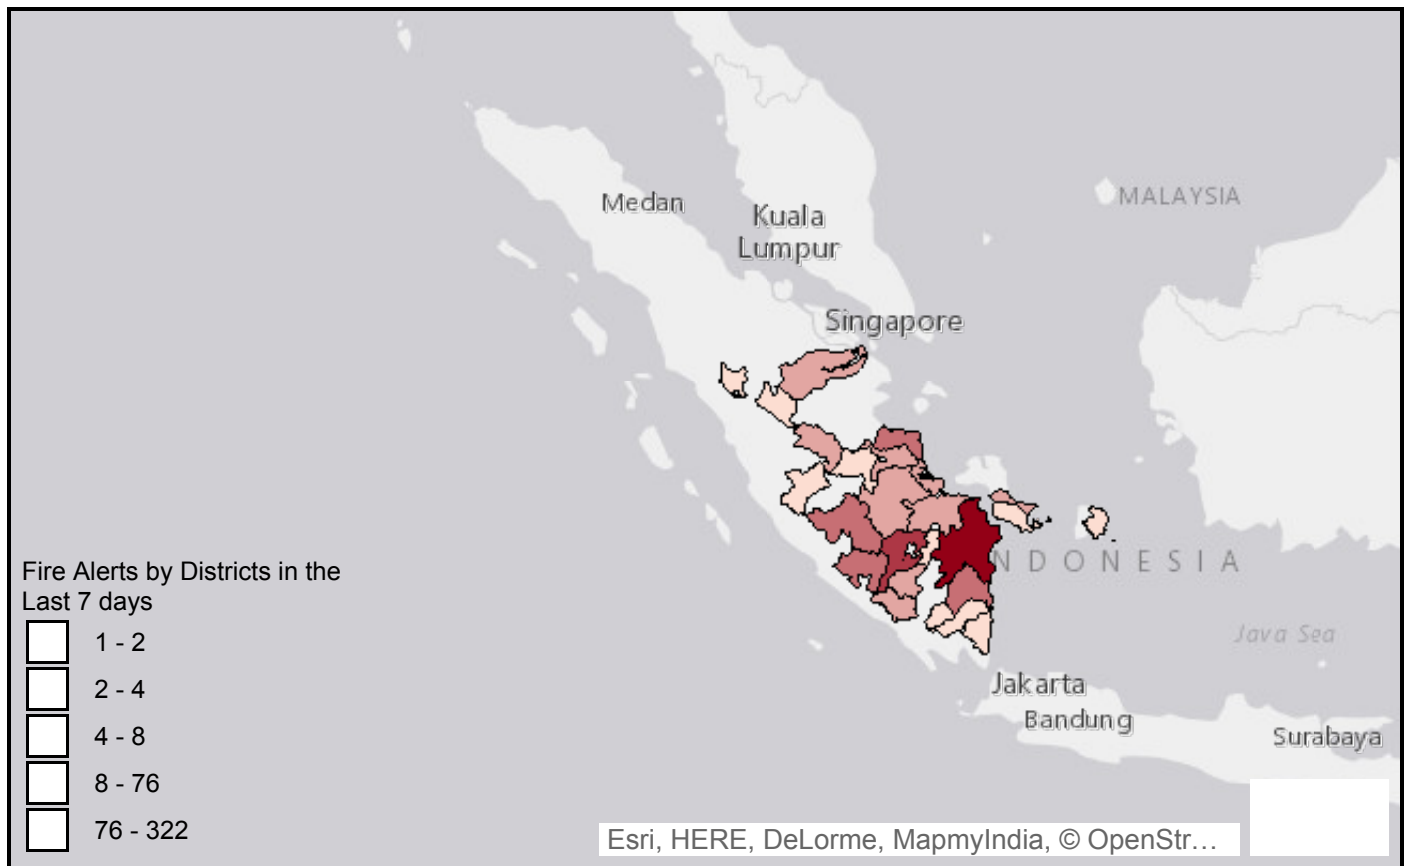

GFW-FIRES ANALYSES OVER THE LAST 7 DAYS

Figure 1: DISTRIBUTION OF FIRE ALERTS, SOUTHEAST ASIA

Figure 2a: DISTRICTS WITH THE GREATEST NUMBER OF FIRE ALERTS IN SUMATRA

Figure 2b: DISTRICTS WITH THE GREATEST NUMBER OF FIRE ALERTS IN SUMATRA

DISTRICT	PROVINCE	NUMBER OF FIRE ALERTS
Ogan Komering Ilir	Sumatera Selatan	322
Muara Enim	Sumatera Selatan	76
Tanjung Jabung Timur	Jambi	8
Tulang Bawang	Lampung	8
Lahat	Sumatera Selatan	7
Musi Rawas	Sumatera Selatan	7
Muaro Jambi	Jambi	4
Pelalawan	Riau	4
Musi Banyu Asin	Sumatera Selatan	4
Ogan Komering Ulu Selatan	Sumatera Selatan	4

Figure 3a: SUBDISTRICTS WITH THE GREATEST NUMBER OF FIRE ALERTS IN SUMATRA

Figure 3b: SUBDISTRICTS WITH THE GREATEST NUMBER OF FIRE ALERTS IN SUMATRA

SUBDISTRICT	DISTRICT	NUMBER OF FIRE ALERTS
TULUNG SELAPAN	OGAN KOMERING ILIR	259
RAMBANG DANGKU	MUARA ENIM	41
PAMPANGAN	OGAN KOMERING ILIR	31
CENGAL	OGAN KOMERING ILIR	25
LUBAI	MUARA ENIM	18
GELUMBANG	MUARA ENIM	11
MUARA SABAK TIMUR	TANJUNG JABUNG TIMUR	8
PEMATANG PANGGANG	OGAN KOMERING ILIR	7
MEGANG SAKTI	MUSI RAWAS	7
BANYUASIN III	BANYU ASIN	6