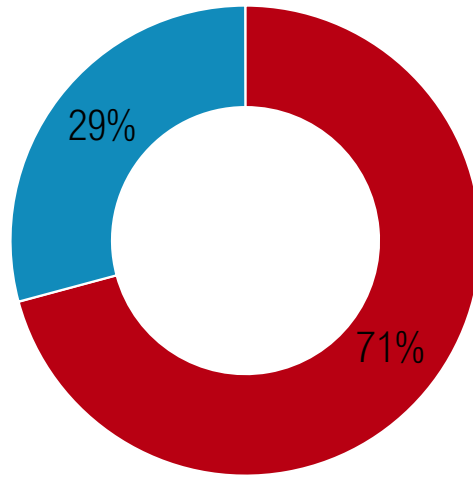

NAME	NUMBER OF FIRE ALERTS
PT. RESTORASI EKOSISTEM INDONESIA	2

Figure 6: FIRE ALERTS BY LAND USE AREA FOR SUMATRA, INDONESIA

Figure 7: FIRE ALERTS IN PROTECTED AREAS FOR SUMATRA, INDONESIA

Figure 8: PORTION OF FIRES OCCURRING ON PEATLAND FOR SUMATRA, INDONESIA AND PENINSULAR MALAYSIA

Figure 9: PORTION OF FIRES OCCURRING IN AN INDICATIVE MORATORIUM AREA FOR SUMATRA, INDONESIA AND PENINSULAR MALAYSIA

- In Indicative Moratorium Areas
- Not in Indicative Moratorium Areas